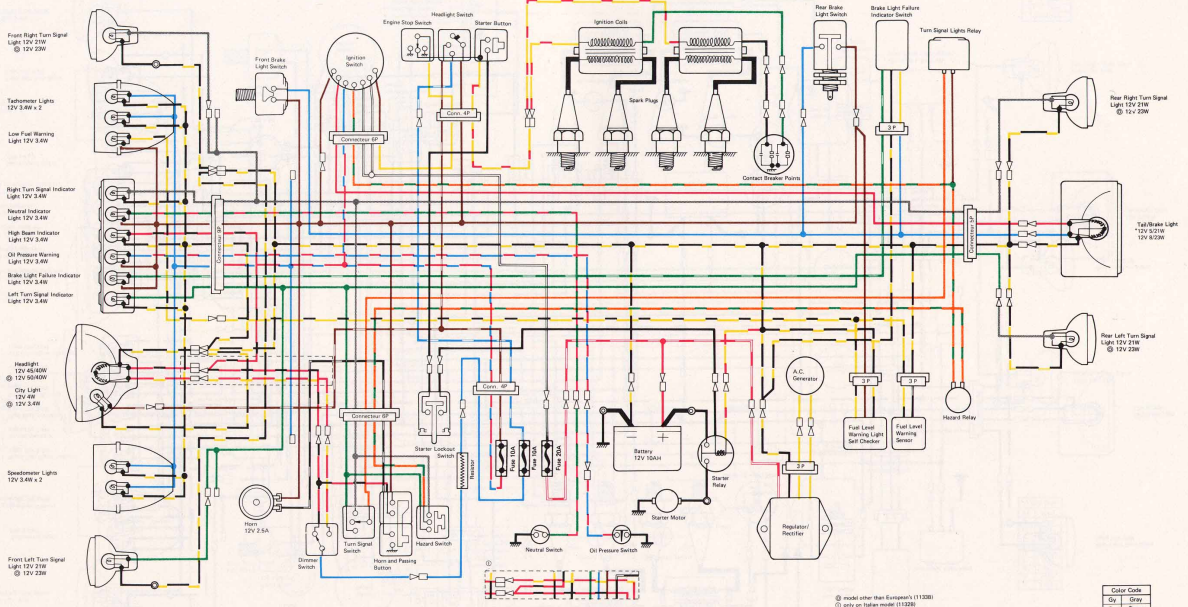

Z650-D2 Wiring Diagram

LEFT HANDLEBAR SWITCH CONNECTIONS				IGNITION SWITCH CONNECTIONS				RIGHT HANDLEBAR SWITCH CONNECTIONS			
Passing Switch	Starter Lockout Switch	Dimmer Switch	Turn Signal Switch	Headlight Switch	Horn Button	Tail 1	Battery 2	Headlight Switch	Starter Relay	Engine Stop Switch	
Brown / R/Bk	Black / Black	R/Bk / Blue / R/V	L / Green / Orange / Gray	O/S / Green / Gray	SKW / Yellow	White	White / O/S	Brown / B/W / B/W	Black / Y/R	Yellow / Y/R	
ON	ON	L.O.	R	ON	ON	ON	ON	OFF	OFF	OFF	

Schemas Electrique KAWASAKI ER6 19